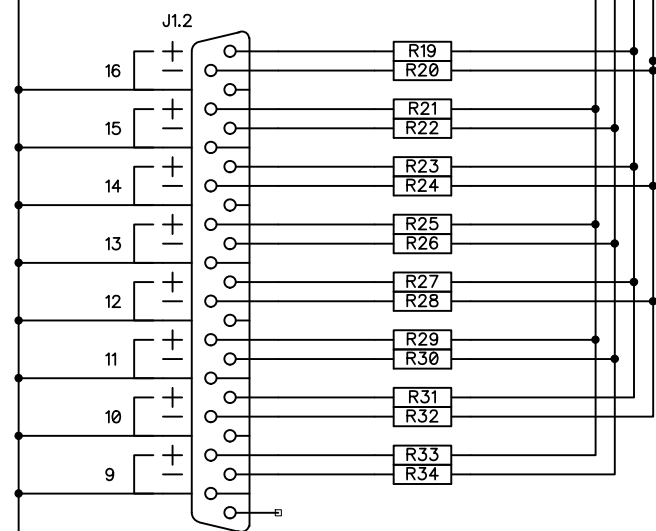

Inputs 1-8

L Output

R Output

Inputs 9-16

Title	
SB2 Passive Summing Mixer	
Date	Rev
2/9/2015	1.0
Drawn by PG	Sheet 1/1
Creative Commons Attribution-ShareAlike 4.0	