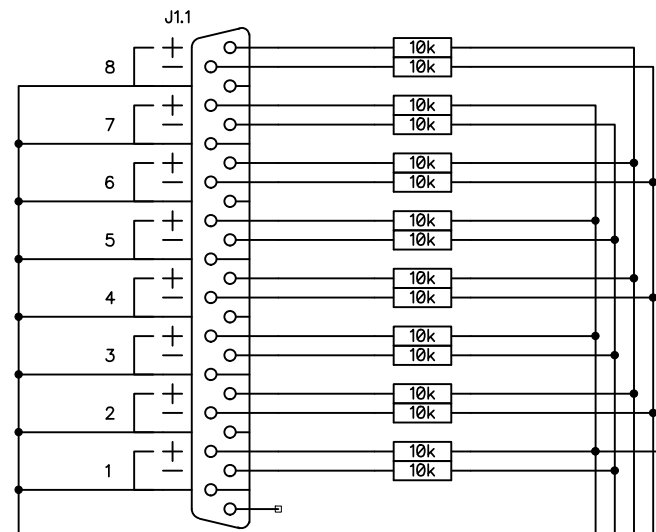

Inputs 1-8

L Output

R Output

Inputs 9-16

Title	
SB2 Passive Summing Mixer	
Date	Rev
2/9/2015	1.0
Drawn by PG	Sheet 1/1
Creative Commons Attribution-ShareAlike 4.0	